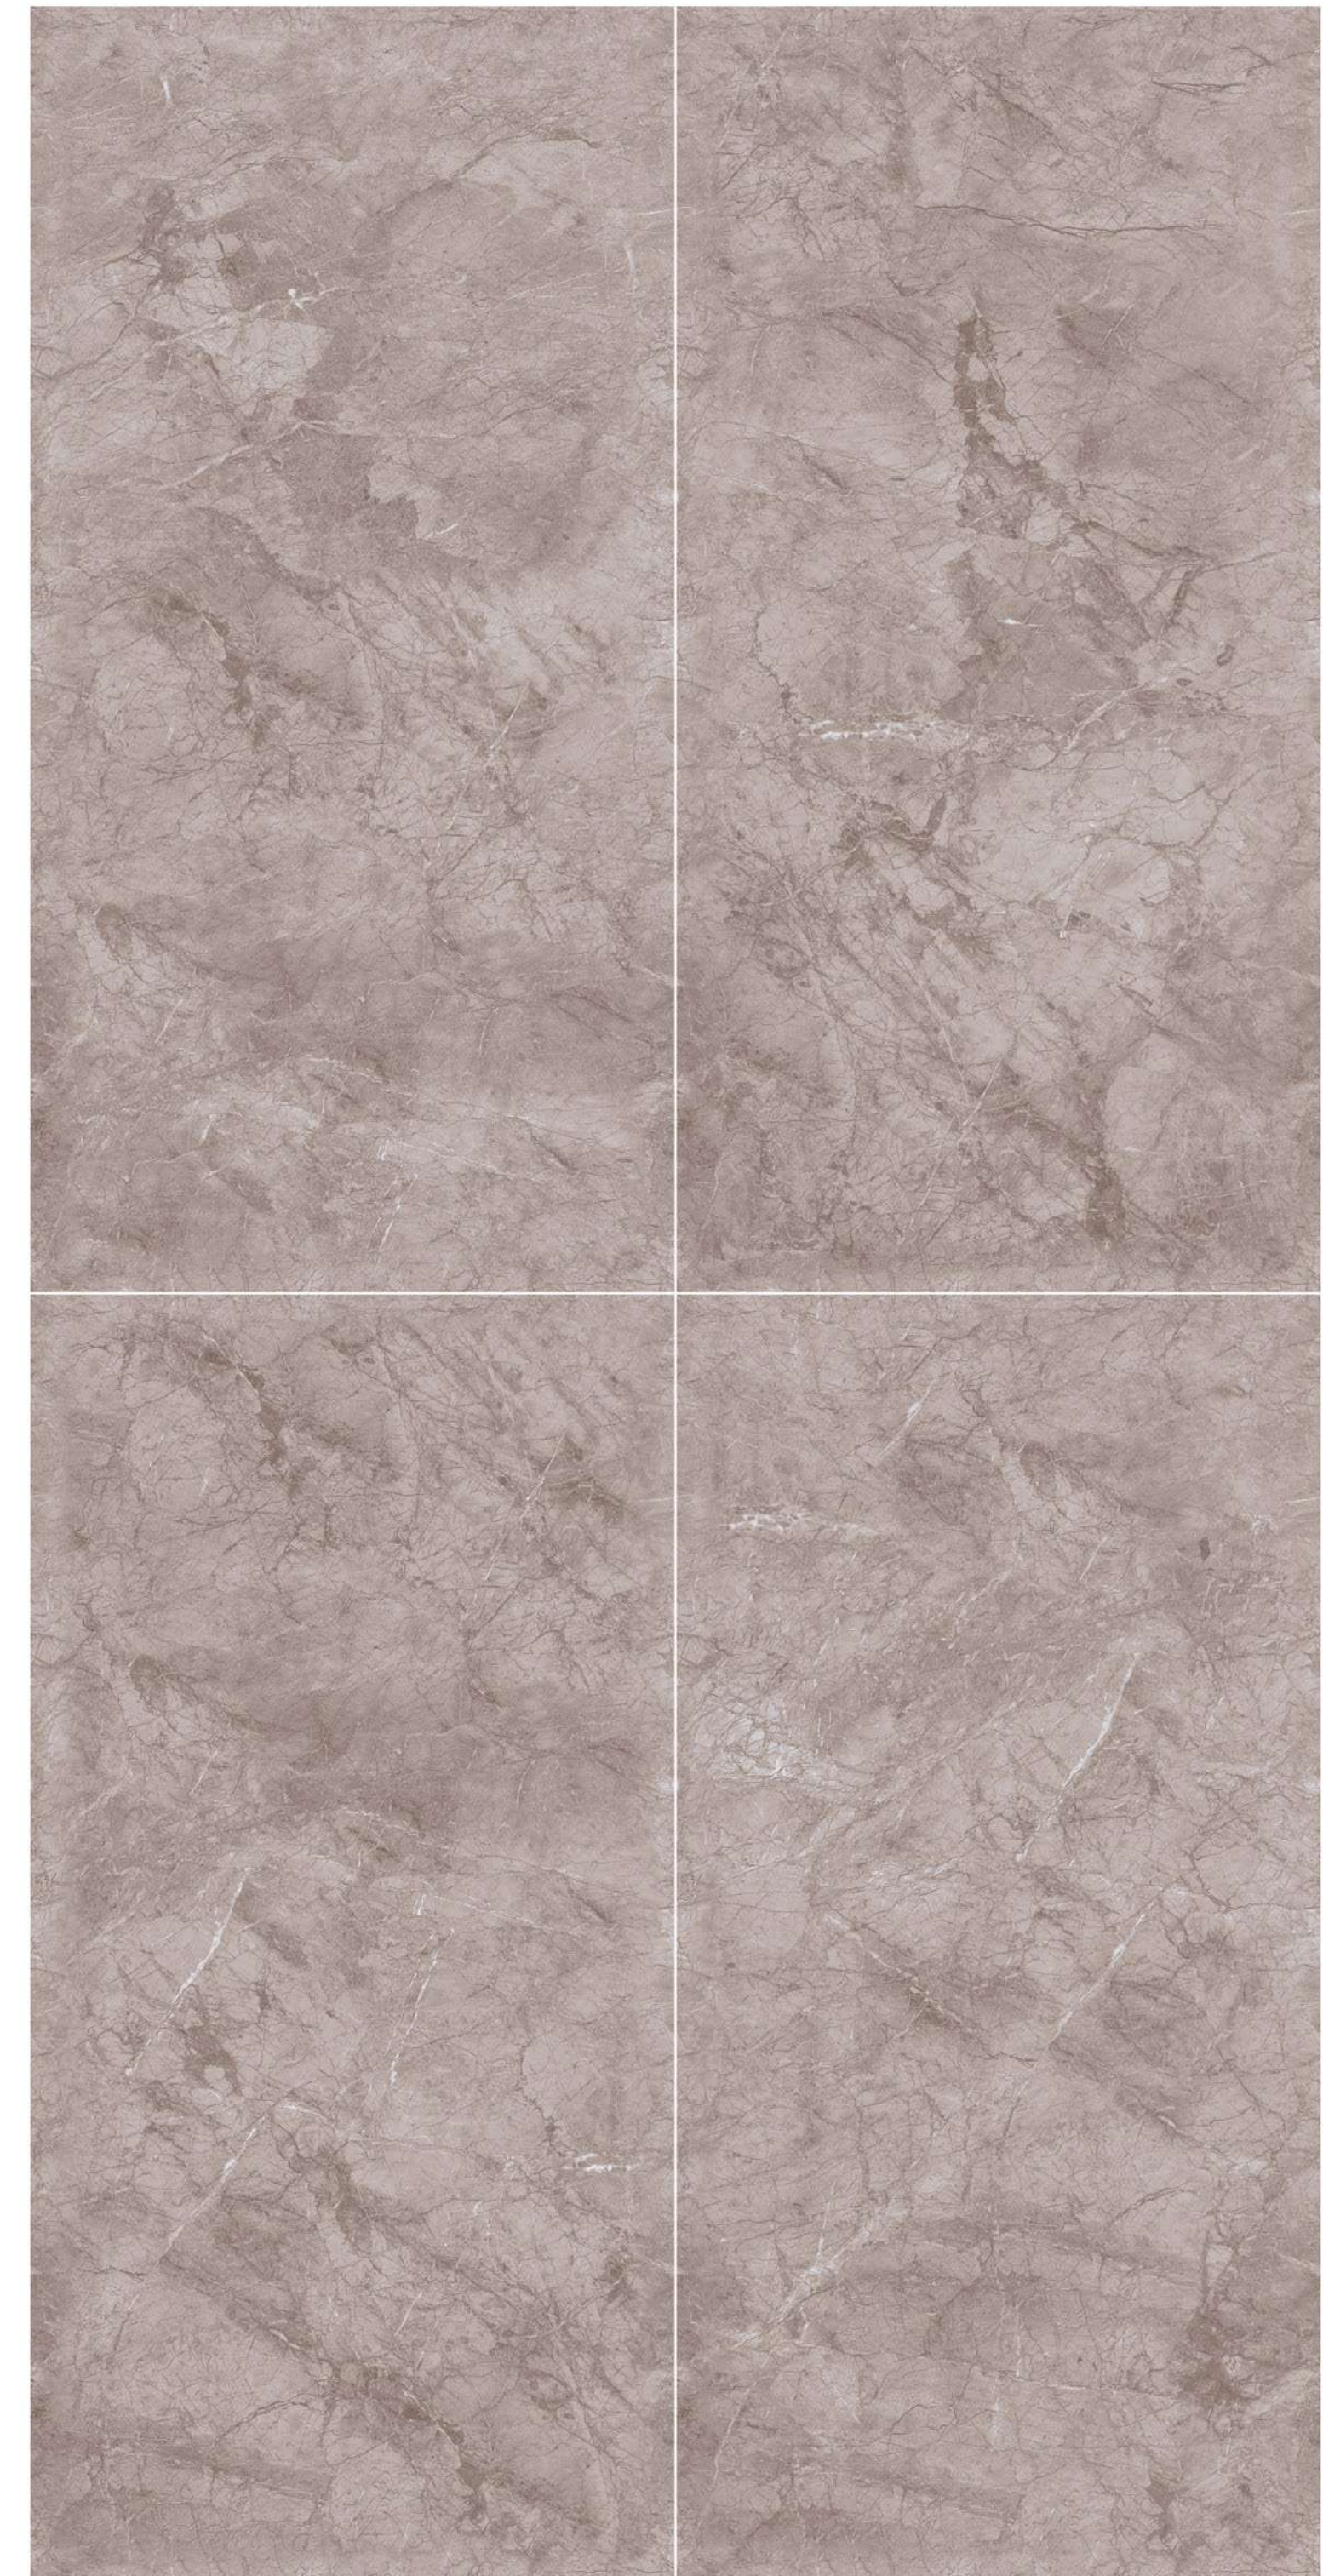

Glossy Finish

QLUX BEIGE

Endless^{series}

600x1200mm
Glazed Vitrified tiles

QLUX BROWN

High durable

Acid resistance

Stain resistance