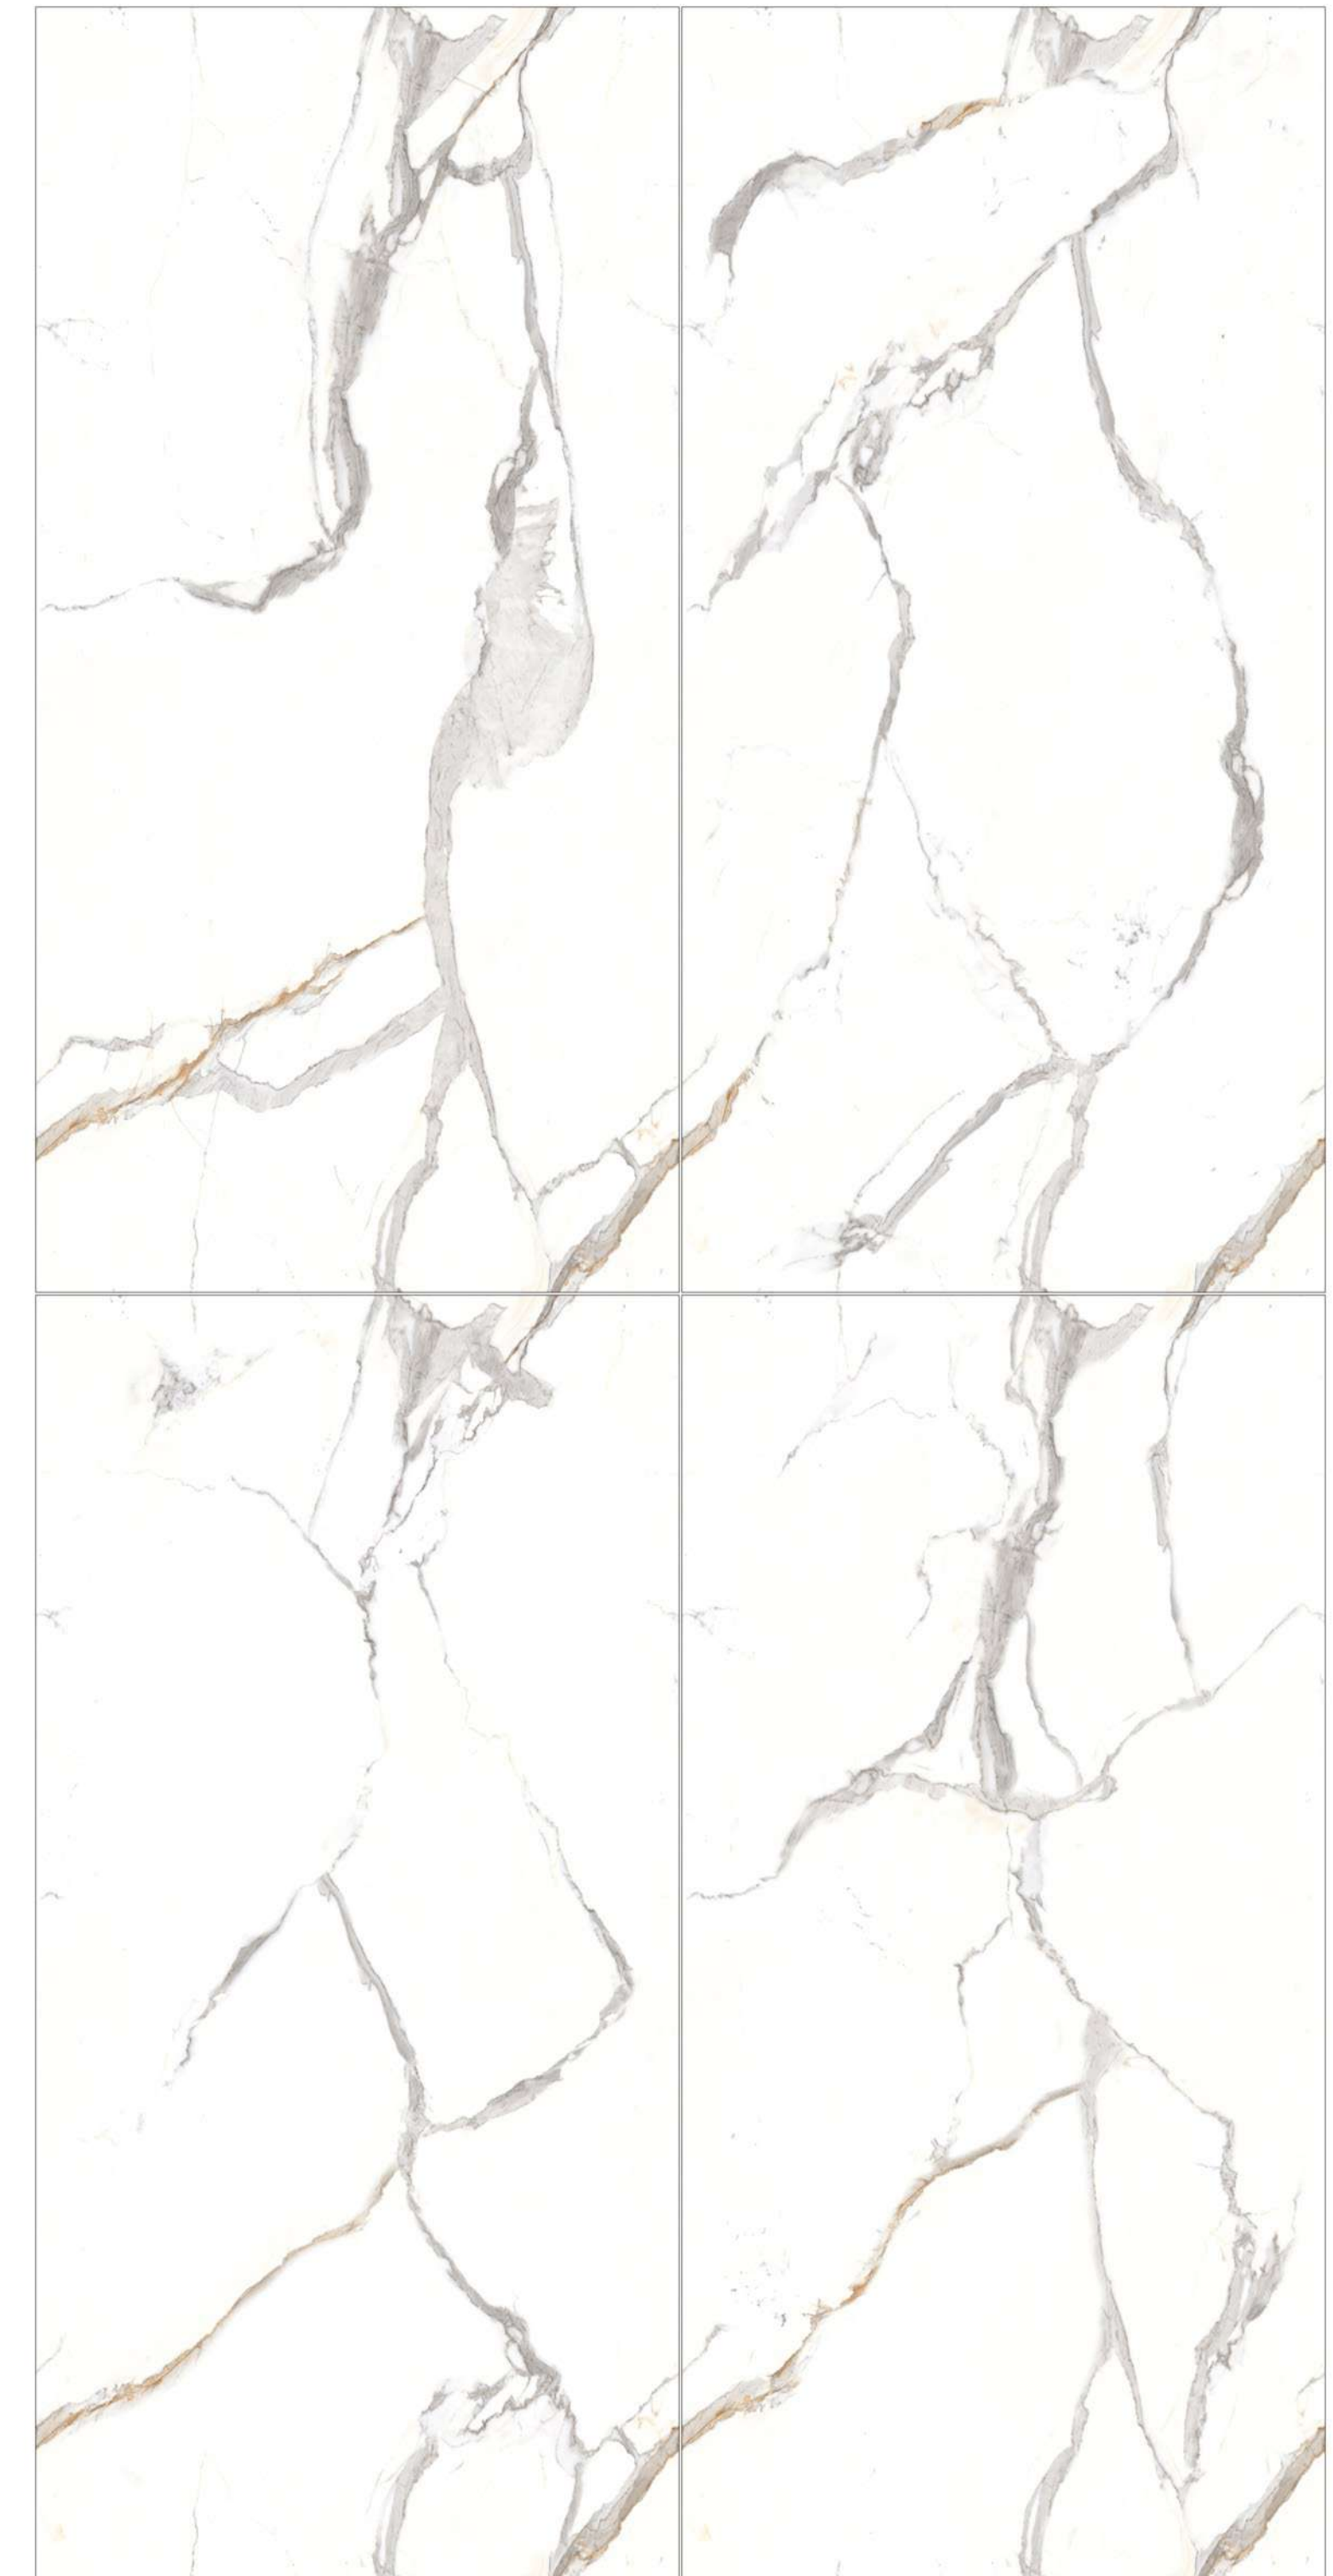

ARCO STATUARIO

Endless series

600x1200mm
Glazed Vitrified tiles

ARCO STATUARIO

Glossy Finish

-  High durable
-  Acid resistance
-  Stain resistance
-  Easy to clean
-  Dimensional stability
-  Slip resistance
-  Eco friendly
-  Maintenance free