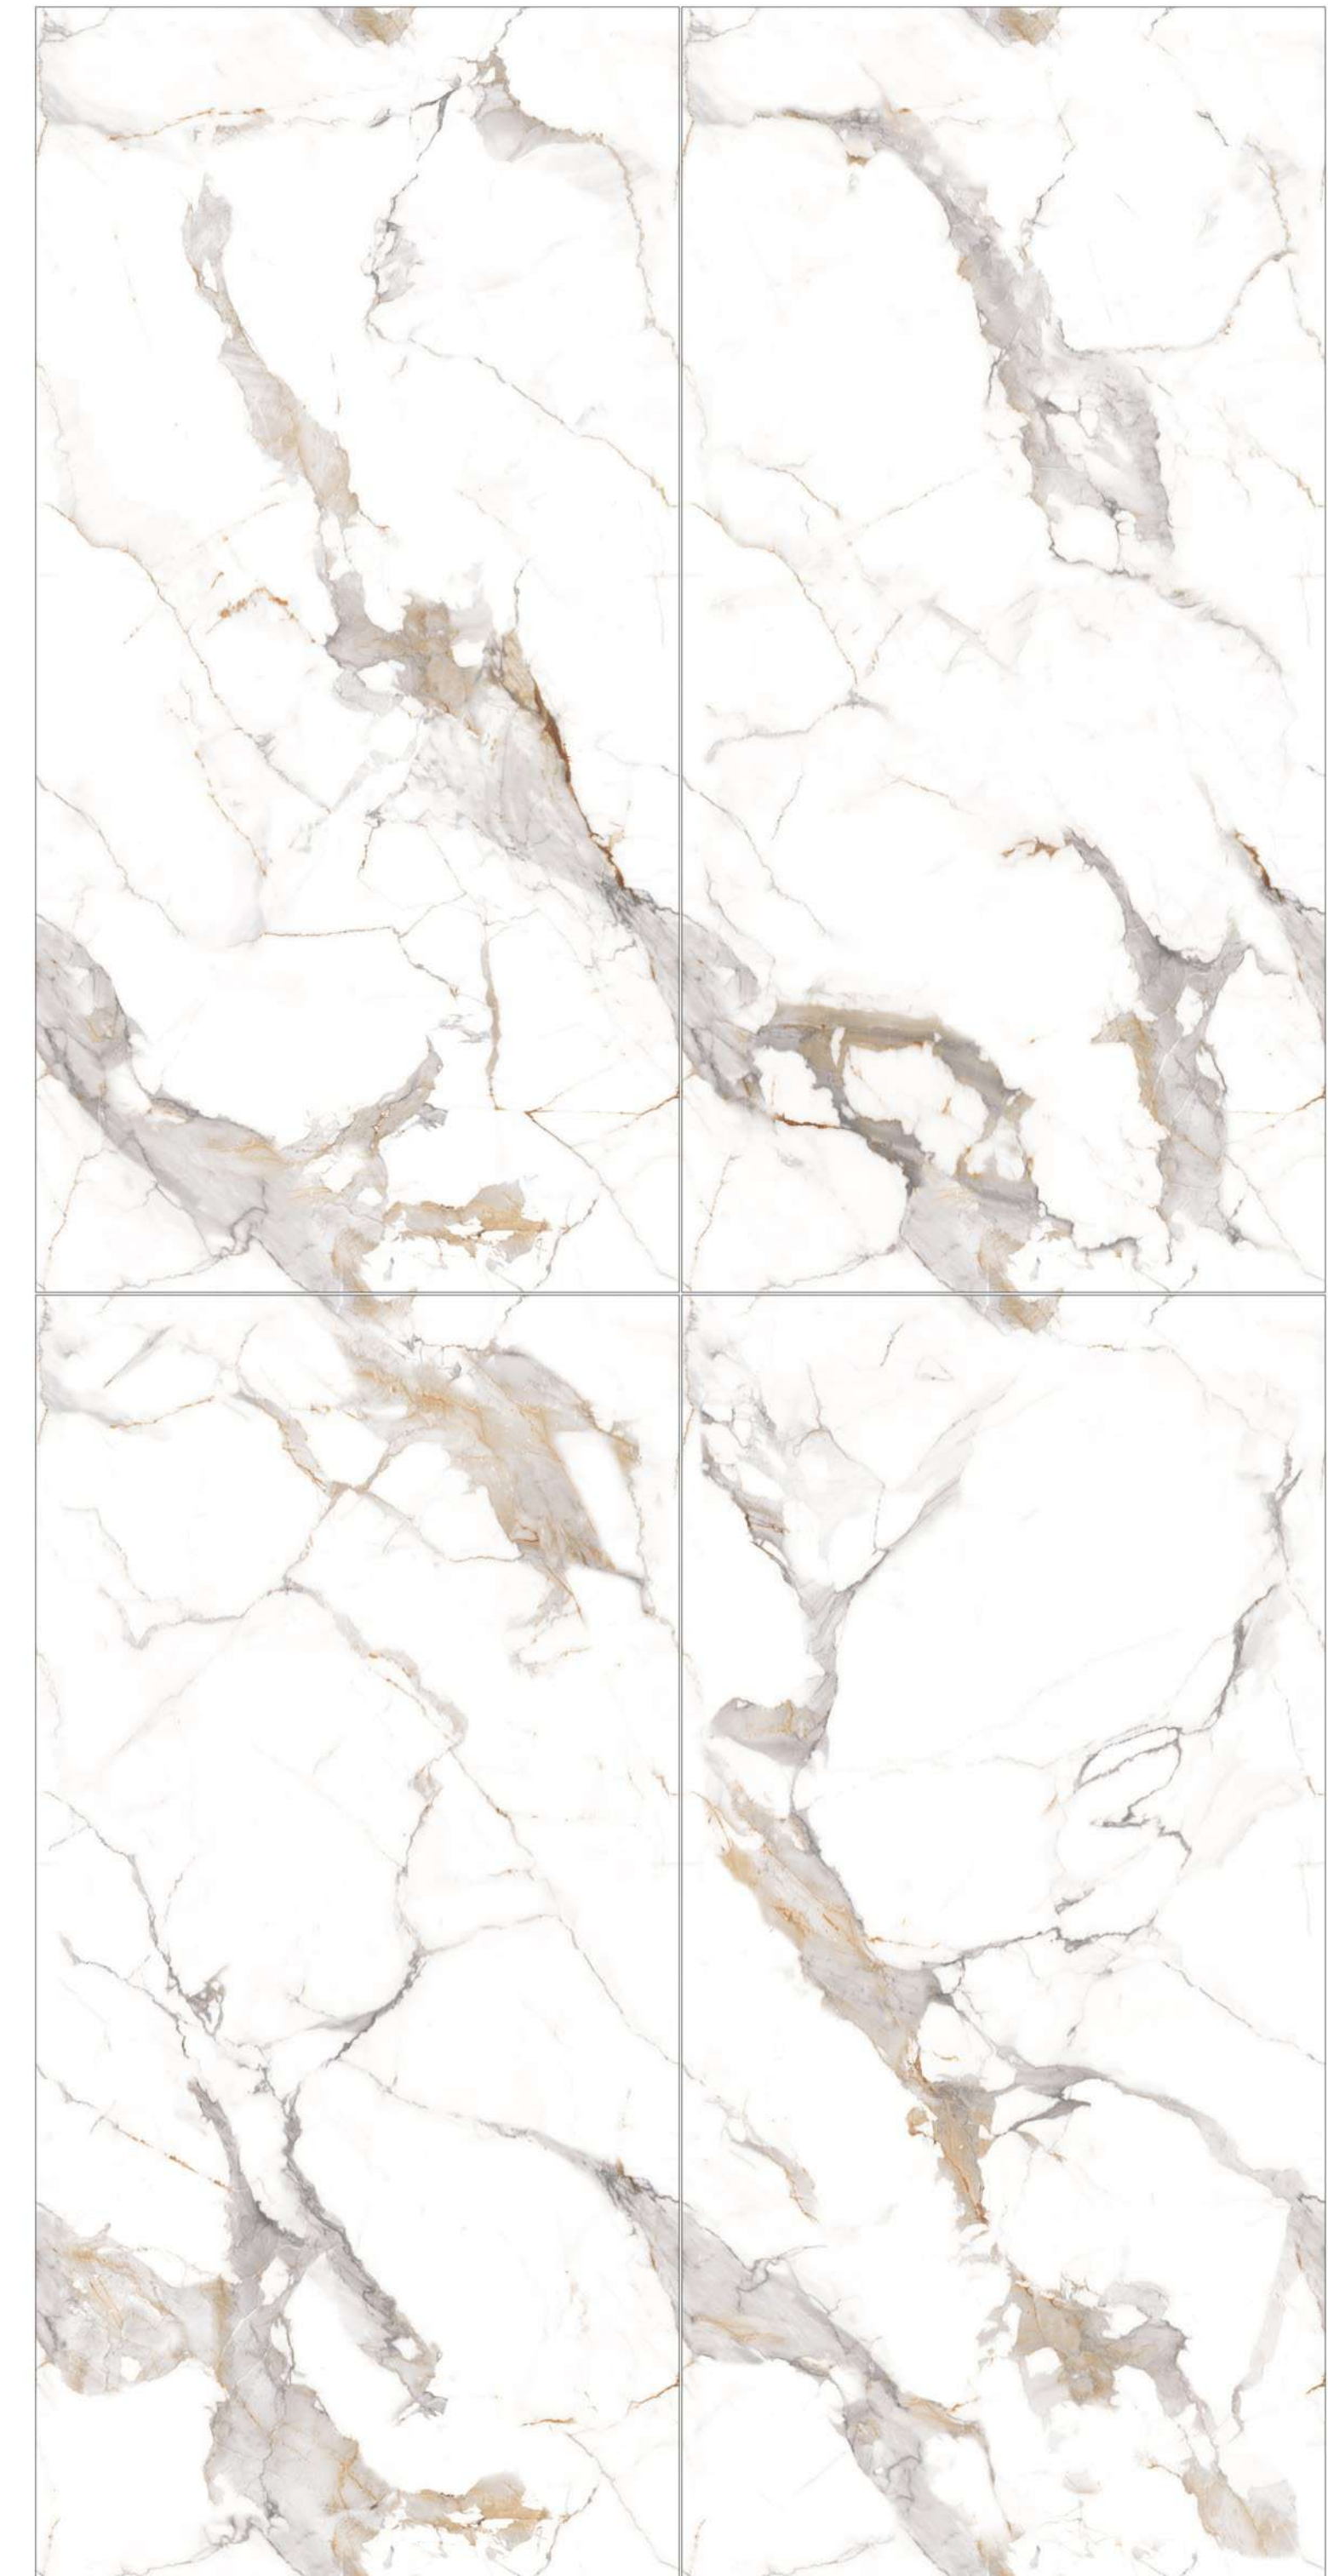

Endless^{series}

600x1200mm
Glazed Vitrified tiles

NIVIA WHITE

NIVIA WHITE

Glossy Finish

High durable

Acid resistance

Stain resistance

Easy to clean

Dimensional stability

Slip resistance

Eco friendly

Maintenance free