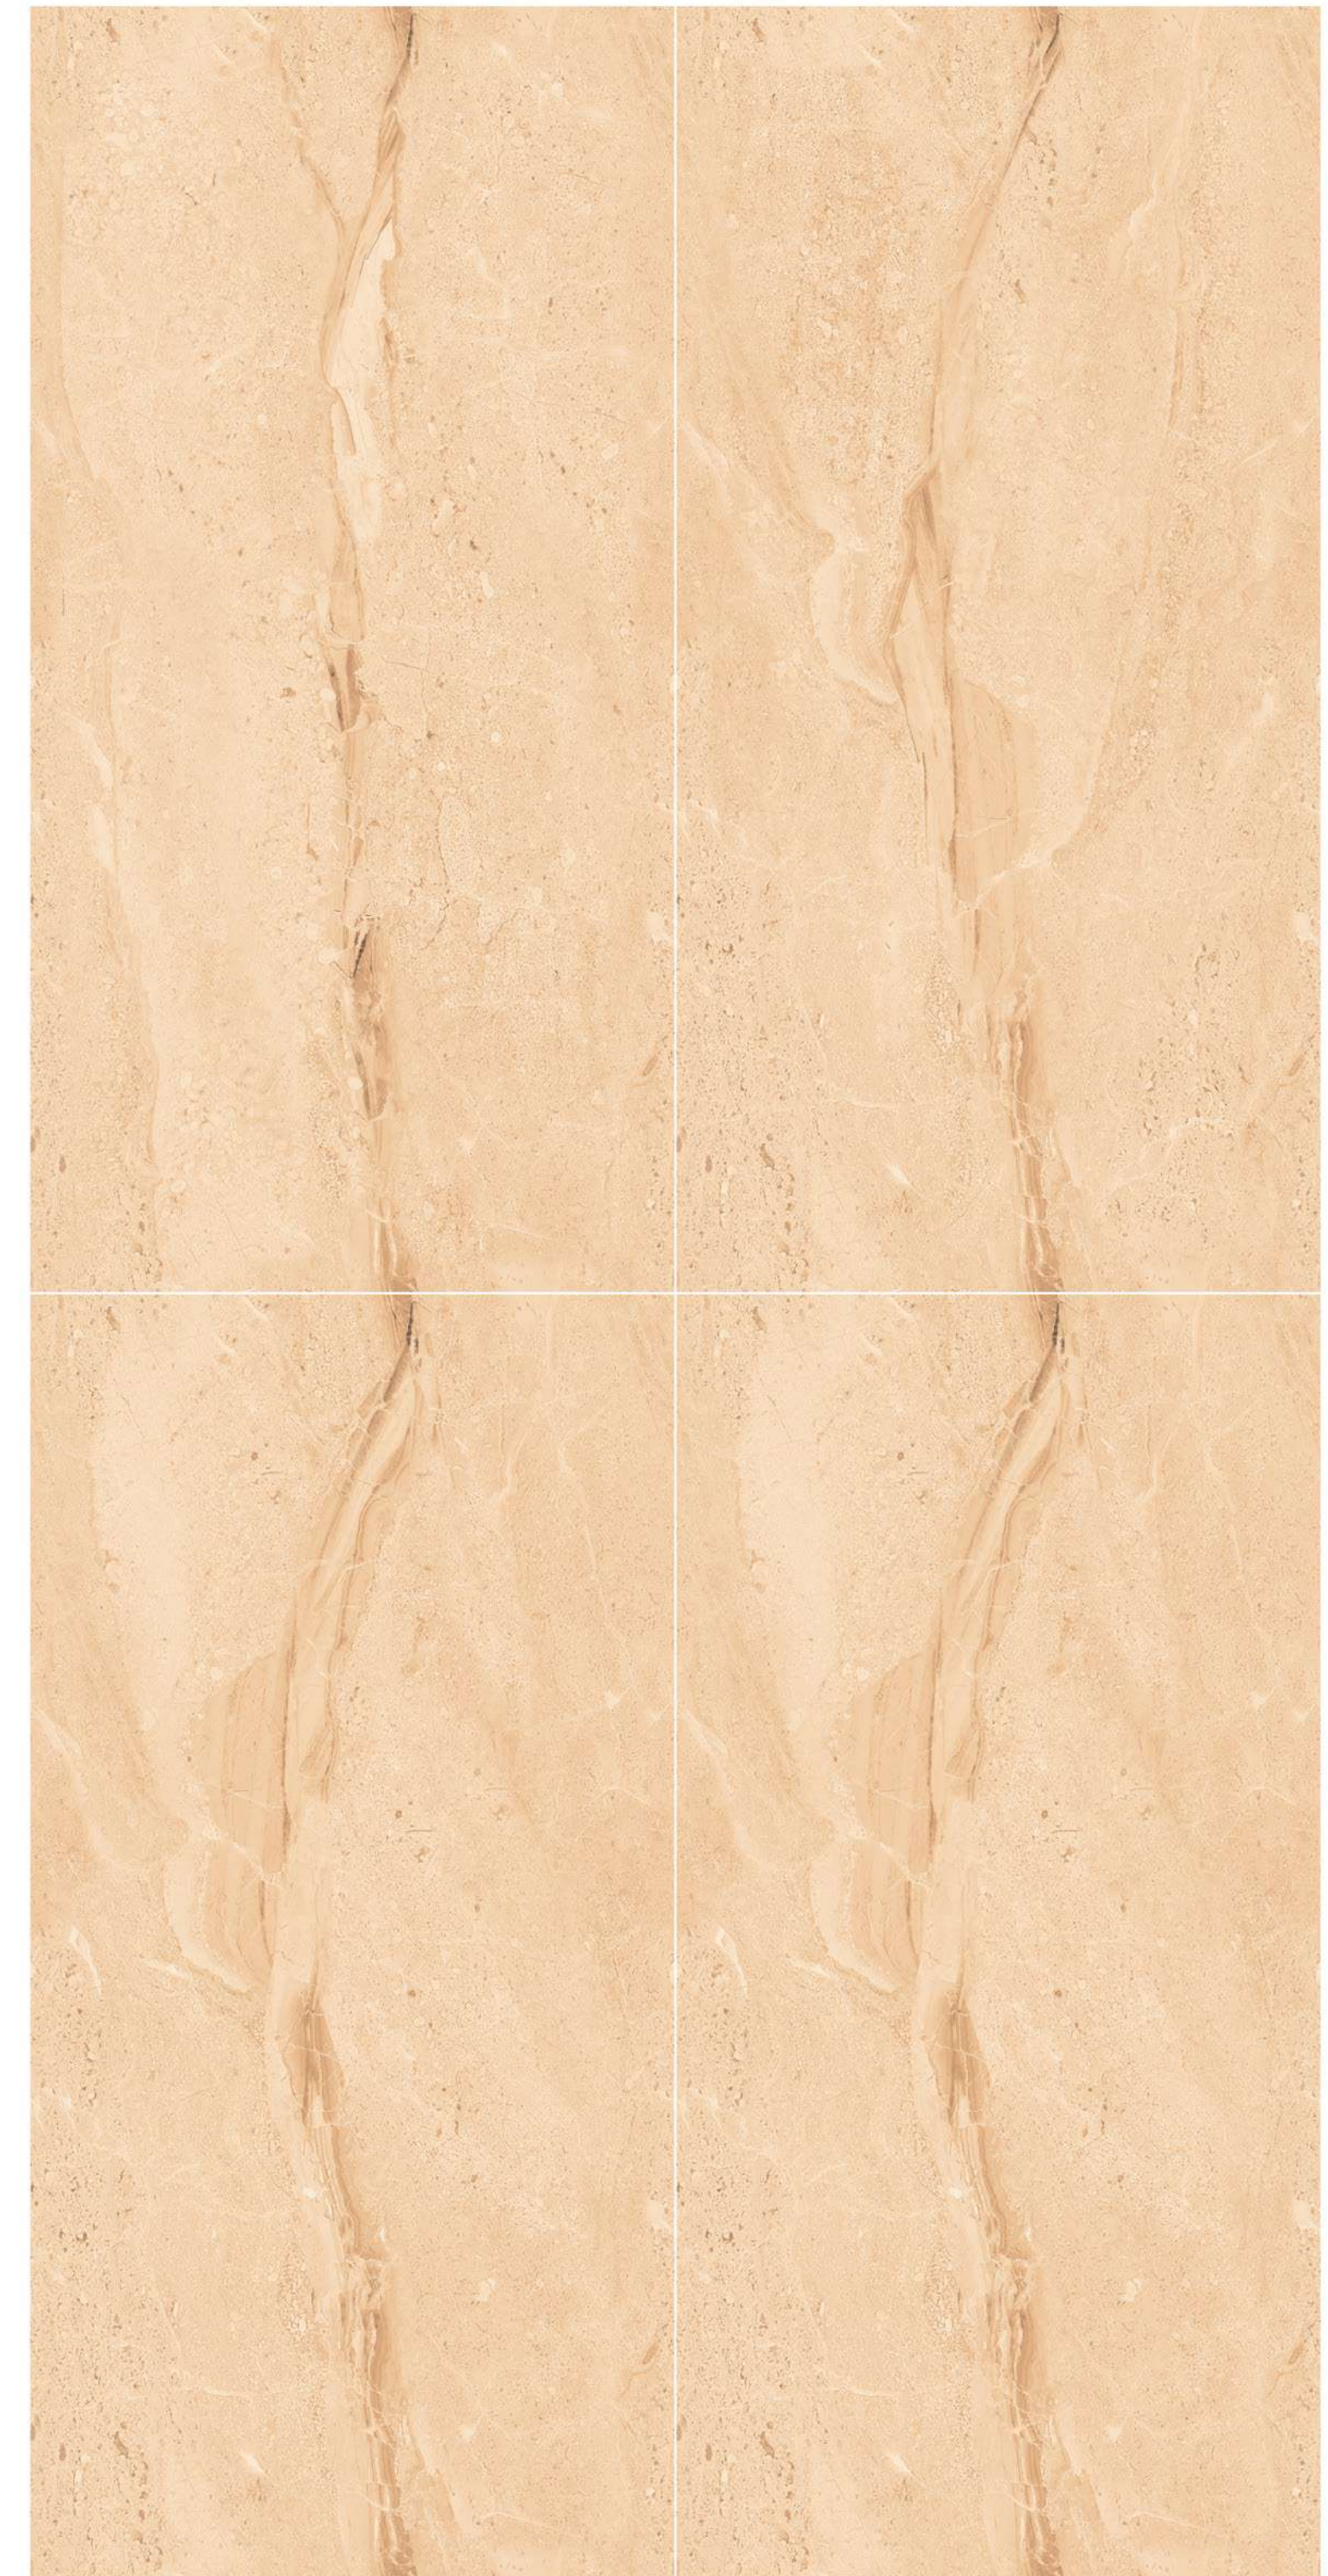

Easy to clean

Dimensional stability

Slip resistance

Eco friendly

Maintenance free

Endless^{series}

600x1200mm
Glazed Vitrified tiles

DAINO SUPREMO